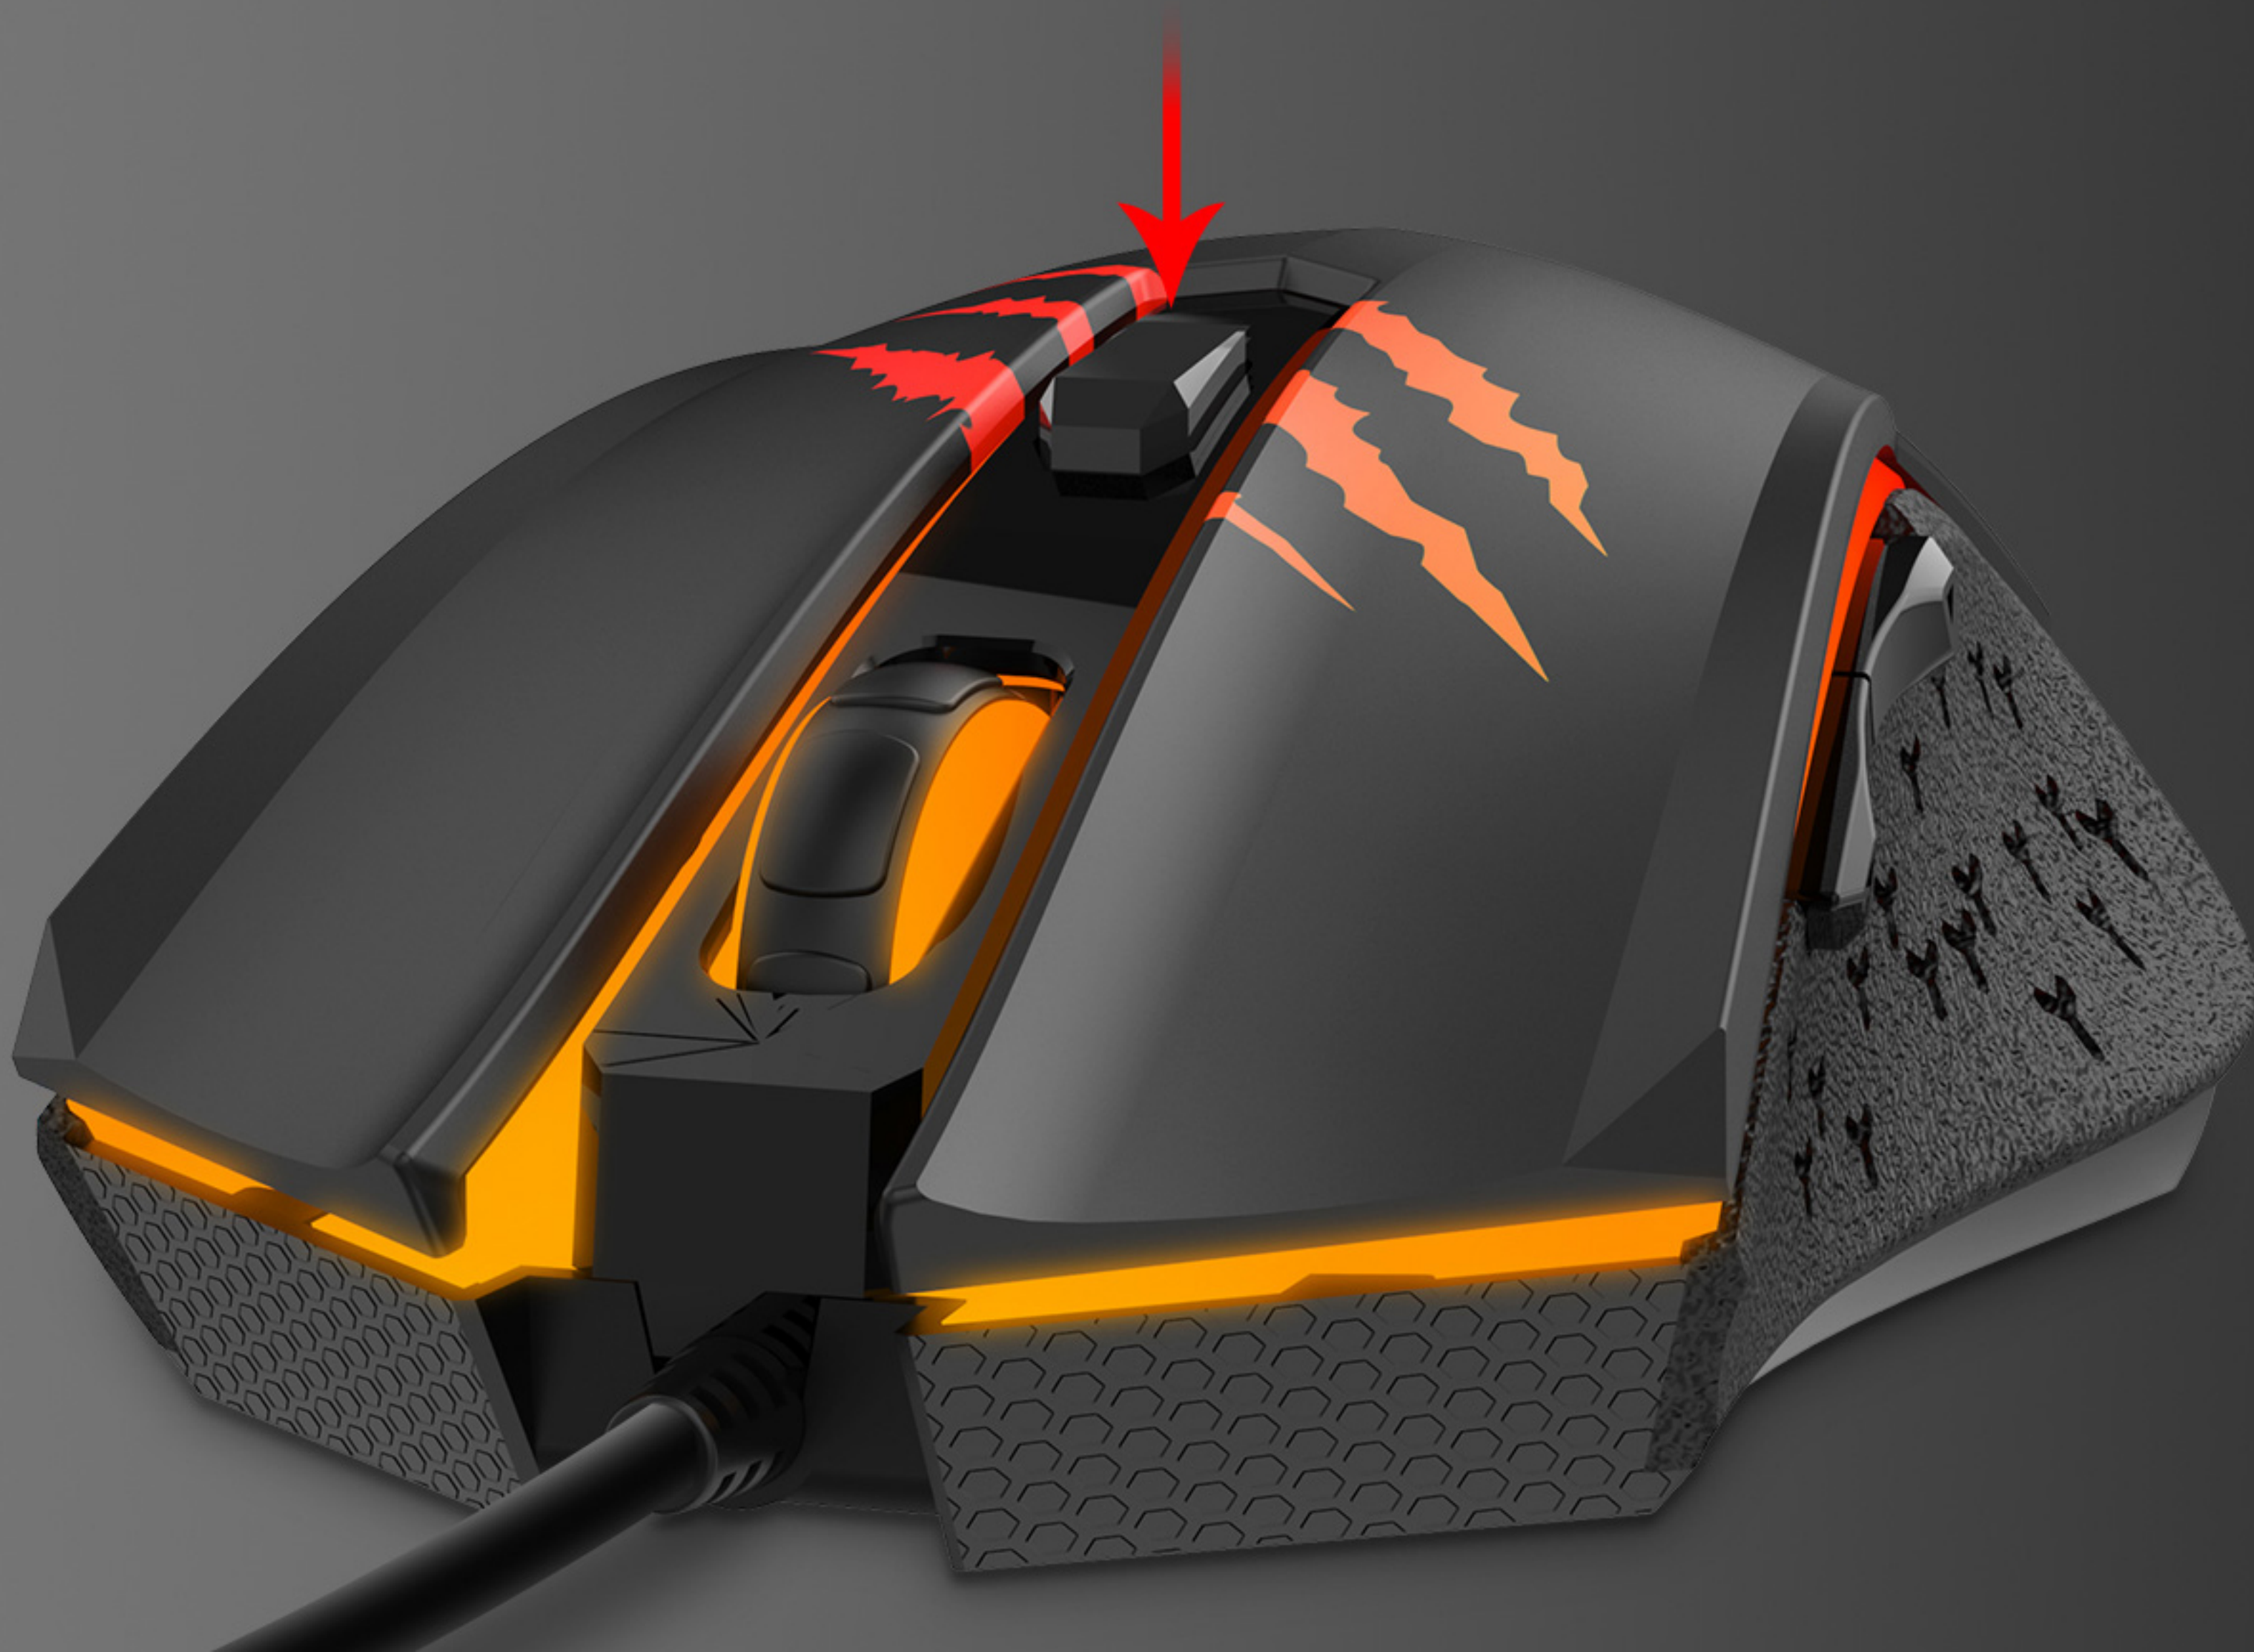

GAMENOTE

OPTICAL GAMING MOUSE

- ◆ Four gears of mouse adjustment(1200-1800-2400-3600DP), enables freely switching in game.

MS1027

DPI SWITCHING FUNCTION

- One click to switch the DPI. Whatever game you play can be executed with the most appropriate precision, making it easy for you to deal with your opponent.

Interface Type: USB

Size: 126.2*72.5*41mm

key number: 6

Resolution: 1200-1800-2400-3600DPI

Operating Voltage: 5V

Key Life: 3,000,000 times

Cable Length: 1.6m

WITH FORWARD/ BACKWARD FUNCTION

- With forward/ backward function, mouse function is improved when surfing the Internet.

ERGONOMIC DESIGN

- ◆ Ergonomic design, with anti-slipping surface, it fits perfectly to palms and without fatigue in long-time using.